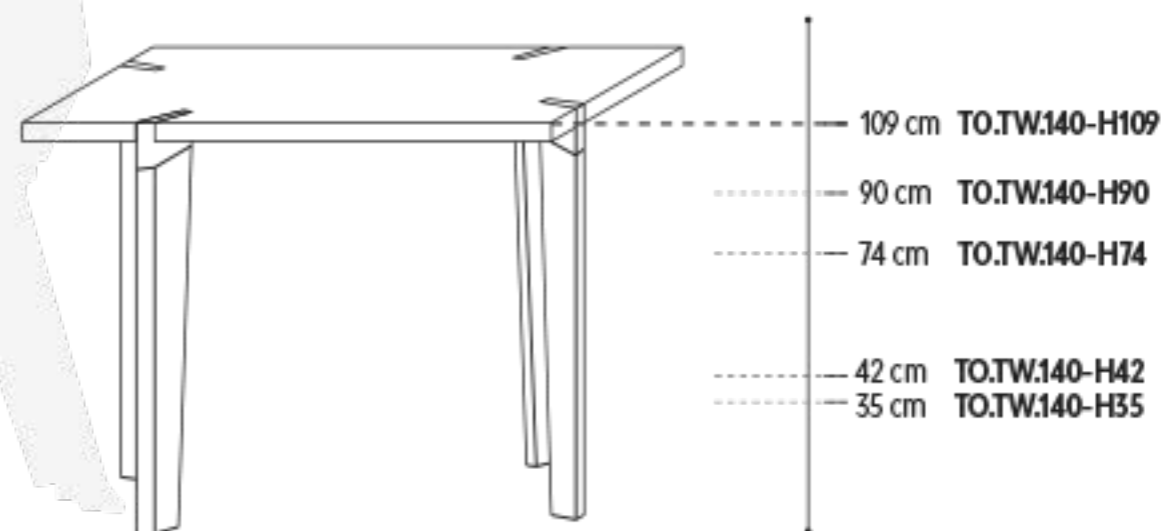

L 120 x W 70 cm

HEIGHT

L 140 x W 80 cm

HEIGHT

Wood type

NO
Natural Oak

DO
Dark Oak

VO
Vintage Oak

Joint colours

WH
White

BL
Black

GO
Gold

Other RAL colours
on request

Example, if you would like to order a Tolowa Twist, L 140 x W 80 with a height of 109 cm in natural oak with white joints, your reference number will be