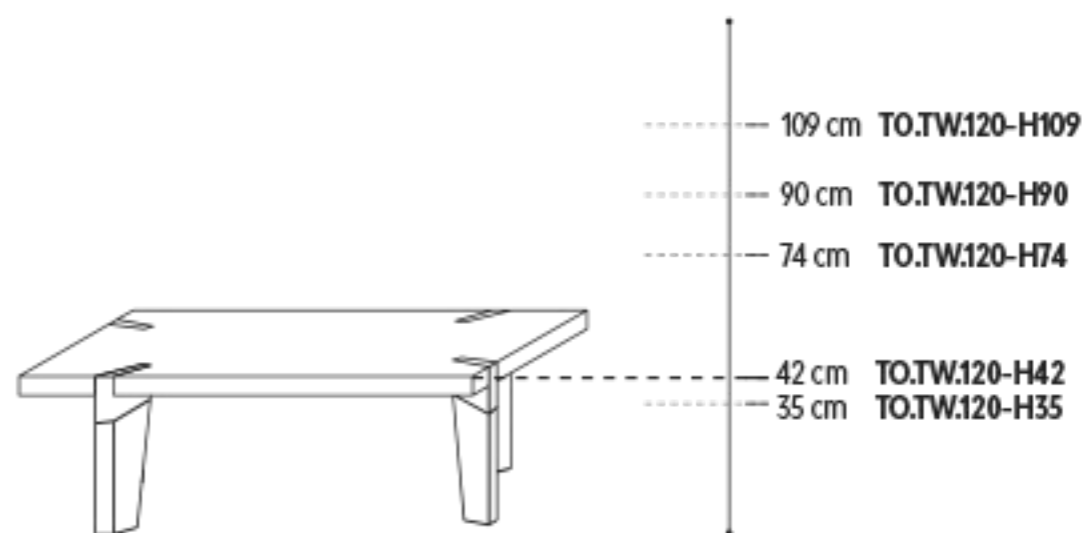

L 120 x W 70 cm

HEIGHT

L 140 x W 80 cm

HEIGHT

Wood type

NO
Natural Oak

DO
Dark Oak

VO
Vintage Oak

Joint colours

WH
White

BL
Black

GO
Gold

Other RAL colours
on request

Example, if you would like to order a Tolowa Twist, L 140 x W 80 with a height of 109 cm in natural oak with white joints, your reference number will be